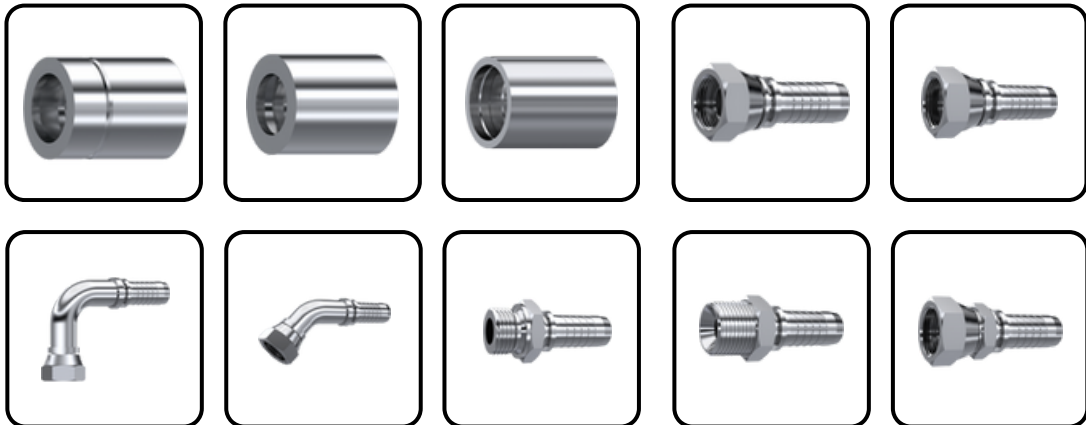

**INSTRUMENTATION
FITTINGS**

**GREASE
NIPPLES**

**PRECISION PIPES
AND TUBE**

**HYDRAULIC
FITTINGS**

**PLUMBING AND
REFRIGERATION
FITTINGS**

**PNEUMATIC
FITTINGS**

BRASS FITTINGS

(PIPE FITTING)

BRASS FITTINGS

(COMPRESSION FITTING)

BRASS FITTINGS

(FLARE FITTING)

S.S FITTINGS (COMPRESSION FITTING)

S.S FITTINGS

(HYDRAULIC FITTING)

S.S FITTINGS

(HYDRAULIC ADAPTORS)

S.S FITTINGS (HOSE FITTINGS)

CARBON STEEL

(ERMETO FITTINGS)

CLAMPS

GREASE NIPPLES & ADAPTORS

PIPES AND TUBES

**S.S. LOW
PRESSURE PIPE
FITTINGS**

**MILD AND GALVANIZED
STEEL FITTINGS**

**STEEL PIPE
NIPPLES**

FLANGES

PNEUMATIC FITTINGS

CAM AND GROVE COUPLINGS

OIL LEVEL INDICATORS

STAINLESS STEEL

(NEEDLE VALVE, MANIFOLD & BALL VALVE)