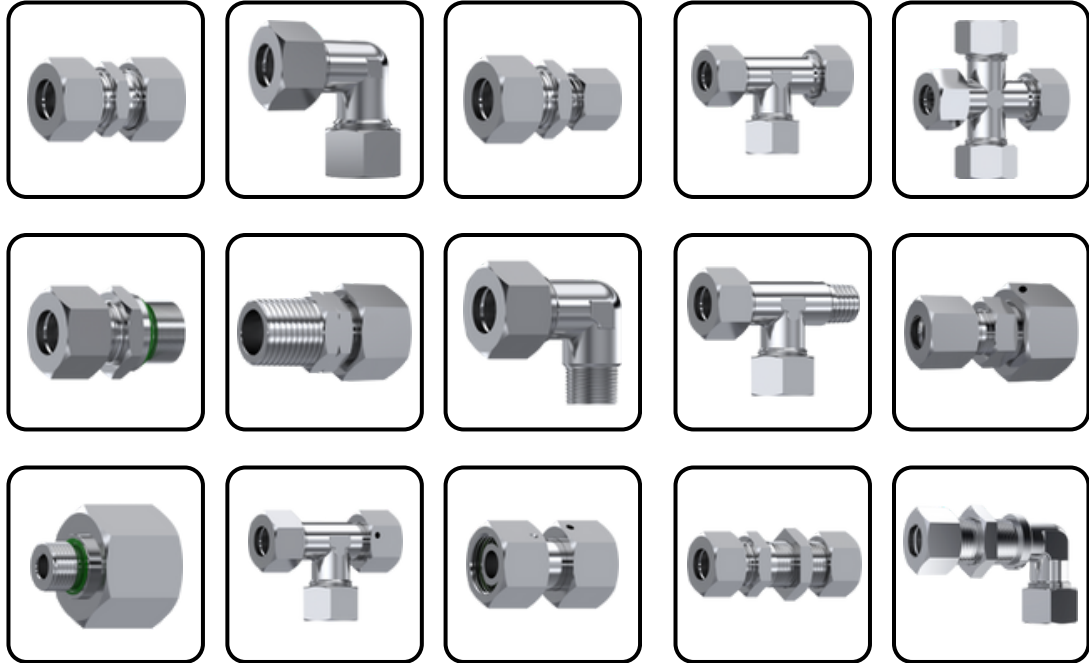

**INSTRUMENTATION
FITTINGS**

**GREASE
NIPPLES**

**PRECISION PIPES
AND TUBE**

**HYDRAULIC
FITTINGS**

**PLUMBING AND
REFRIGERATION
FITTINGS**

**PNEUMATIC
FITTINGS**

BRASS FITTINGS

(PIPE FITTING)

BRASS FITTINGS

(COMPRESSION FITTING)

BRASS FITTINGS

(FLARE FITTING)

S.S FITTINGS (COMPRESSION FITTING)

S.S FITTINGS

(HYDRAULIC FITTING)

S.S FITTINGS

(HYDRAULIC ADAPTORS)

S.S FITTINGS (HOSE FITTINGS)

CARBON STEEL

(ERMETO FITTINGS)

CLAMPS

GREASE NIPPLES & ADAPTORS

PIPES AND TUBES

**S.S. LOW
PRESSURE PIPE
FITTINGS**

**MILD AND GALVANIZED
STEEL FITTINGS**

**STEEL PIPE
NIPPLES**

FLANGES

PNEUMATIC FITTINGS

CAM AND GROVE COUPLINGS

OIL LEVEL INDICATORS

STAINLESS STEEL

(NEEDLE VALVE, MANIFOLD & BALL VALVE)