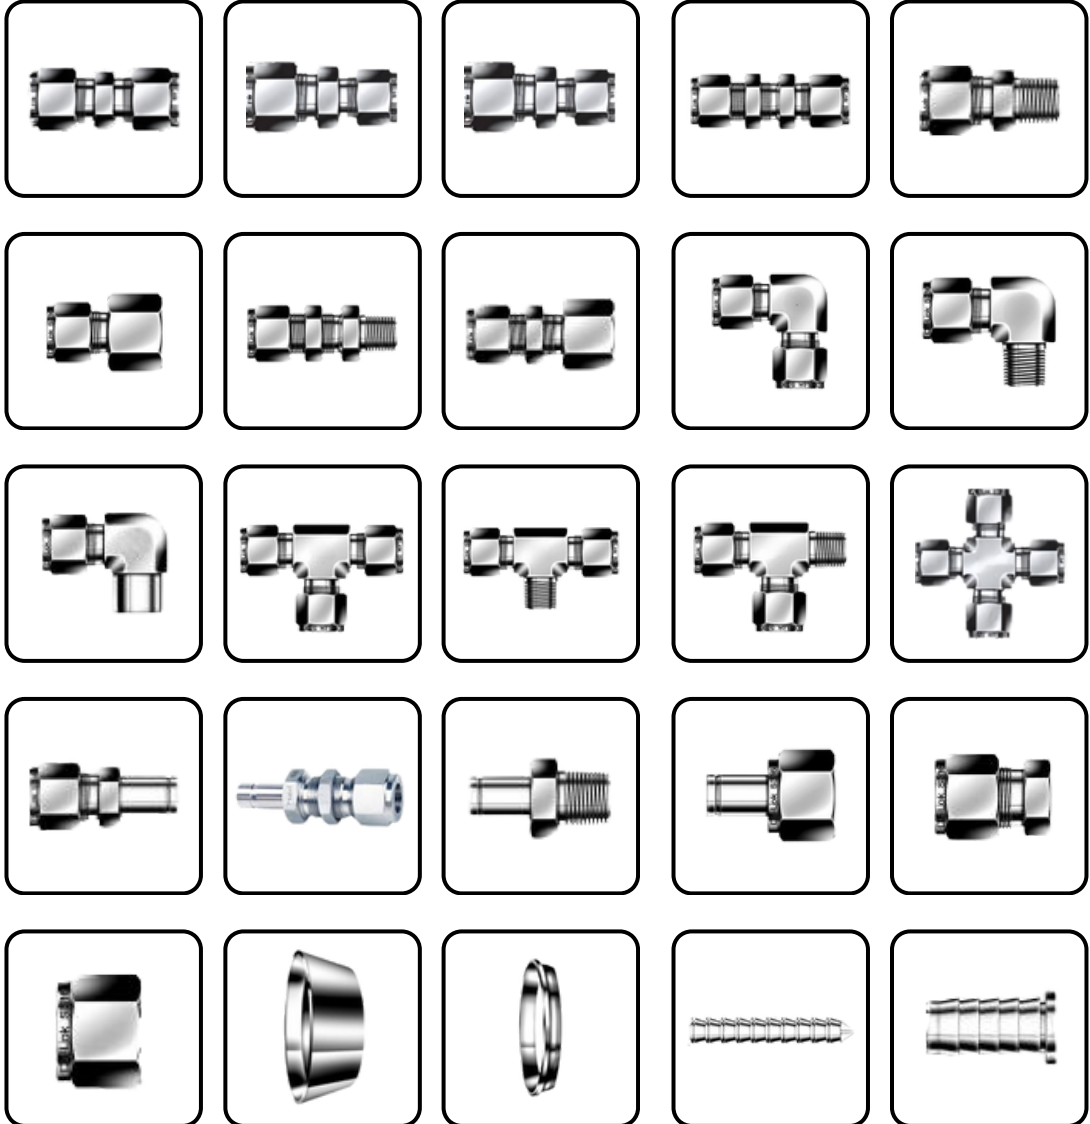

**INSTRUMENTATION
FITTINGS**

**GREASE
NIPPLES**

**PRECISION PIPES
AND TUBE**

**HYDRAULIC
FITTINGS**

**PLUMBING AND
REFRIGERATION
FITTINGS**

**PNEUMATIC
FITTINGS**

BRASS FITTINGS

(PIPE FITTING)

BRASS FITTINGS

(COMPRESSION FITTING)

BRASS FITTINGS

(FLARE FITTING)

S.S FITTINGS (COMPRESSION FITTING)

S.S FITTINGS

(HYDRAULIC FITTING)

S.S FITTINGS

(HYDRAULIC ADAPTORS)

S.S FITTINGS (HOSE FITTINGS)

CARBON STEEL

(ERMETO FITTINGS)

CLAMPS

GREASE NIPPLES & ADAPTORS

PIPES AND TUBES

**S.S. LOW
PRESSURE PIPE
FITTINGS**

**MILD AND GALVANIZED
STEEL FITTINGS**

**STEEL PIPE
NIPPLES**

FLANGES

PNEUMATIC FITTINGS

CAM AND GROVE COUPLINGS

OIL LEVEL INDICATORS

STAINLESS STEEL

(NEEDLE VALVE, MANIFOLD & BALL VALVE)