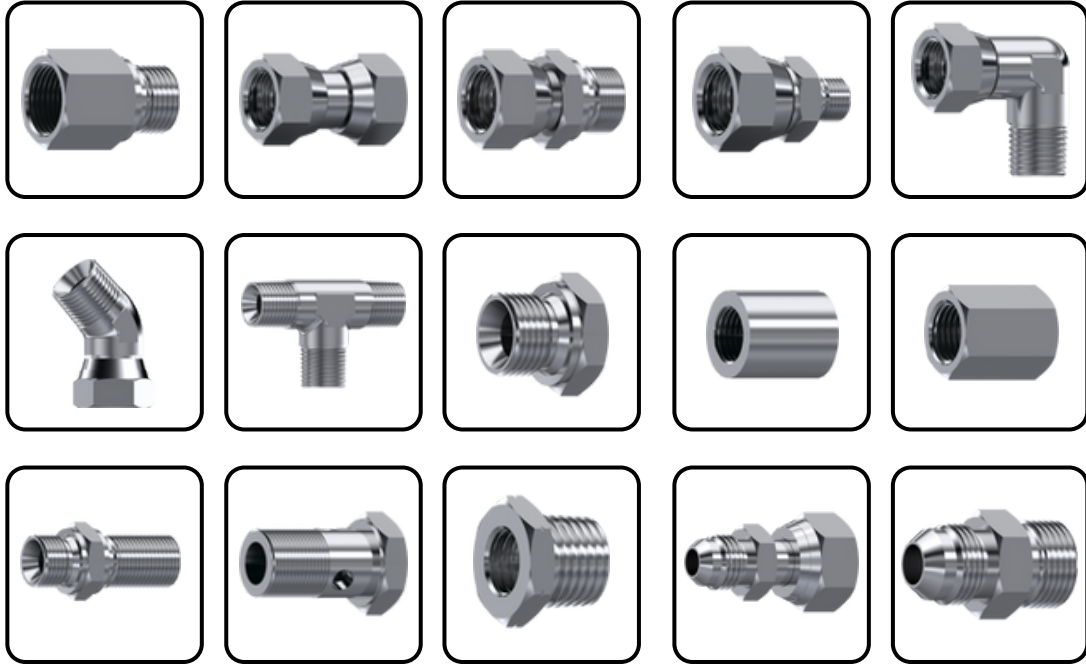

**INSTRUMENTATION
FITTINGS**

**GREASE
NIPPLES**

**PRECISION PIPES
AND TUBE**

**HYDRAULIC
FITTINGS**

**PLUMBING AND
REFRIGERATION
FITTINGS**

**PNEUMATIC
FITTINGS**

BRASS FITTINGS

(PIPE FITTING)

BRASS FITTINGS

(COMPRESSION FITTING)

BRASS FITTINGS

(FLARE FITTING)

S.S FITTINGS (COMPRESSION FITTING)

S.S FITTINGS

(HYDRAULIC FITTING)

S.S FITTINGS

(HYDRAULIC ADAPTORS)

S.S FITTINGS (HOSE FITTINGS)

CARBON STEEL

(ERMETO FITTINGS)

CLAMPS

GREASE NIPPLES & ADAPTORS

PIPES AND TUBES

**S.S. LOW
PRESSURE PIPE
FITTINGS**

**MILD AND GALVANIZED
STEEL FITTINGS**

**STEEL PIPE
NIPPLES**

FLANGES

PNEUMATIC FITTINGS

CAM AND GROVE COUPLINGS

OIL LEVEL INDICATORS

STAINLESS STEEL

(NEEDLE VALVE, MANIFOLD & BALL VALVE)